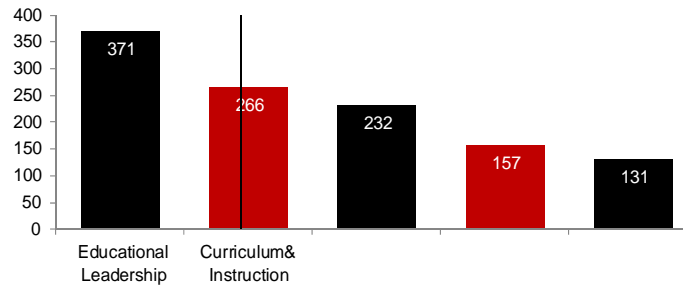

---

This information has been compiled by Strategic Research and Analysis in an e

---

Graduate Enrollment by Classification and Gender, Fall 2013

Graduate Enrollment by College, Fall 2013

Note: The College of Arts & Sciences includes undecided majors. Pre business students are included in Business Administration. Pre nursing students are included in Nursing.

Graduate Students by 5 Largest Declared Majors, Fall 2013

Undergraduate Enrollment by Class, Fall 2013

Undergraduate Enrollment by College, Fall 2013

Note: The College of Arts & Sciences includes undecided majors. Pre business students are included in Business Administration. Pre nursing students are included in Nursing.

\* Includes Joint Enrolled, Transient, and Other.

Undergraduate Students by 5 Largest Declared Majors, Fall 2013

First Time Freshmen Enrollment, Fall 2009–Fall 2013

First Time Freshmen Enrollment by Gender and Ethnicity, Fall 2013