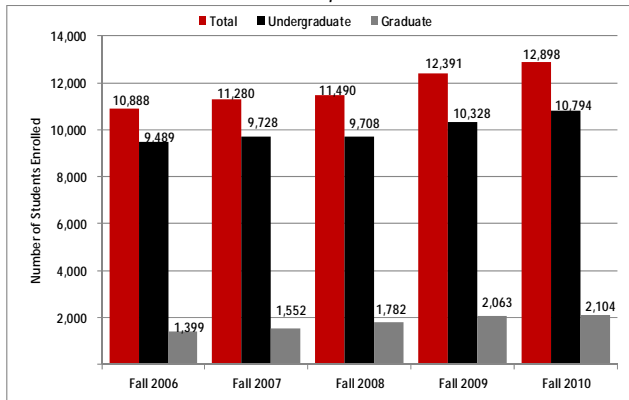

Fall 2010 Enrollment

Total Enrollment, Fall 2006 2010

Enrollment of First Time Freshmen, Fall 2006 2010

Total Enrollment by Gender and Ethnicity, Fall 2010

Ethnicity	Female	% of Female	Male	% of Male	Total	% of Total
White	4,600	57.7%	3,046	61.8%	7,646	59.3%
Black	2,591	32.5%	1,358	27.5%	3,949	30.6%
Hispanic	255	3.2%	172	3.5%	427	3.3%
Multiracial	201	2.5%	116	2.4%	317	2.5%
Unknown	187	2.3%	123	2.5%	310	2.4%
Asian	90	1.1%	82	1.7%	172	1.3%
American Indian/ Alaskan Native	23	0.3%	22	0.4%	45	0.3%
Hawaiian/Pacific Islander	20	0.3%	12	0.2%	32	0.2%
Total	7,967	100.0%	4,931	100.0%	12,898	100.0%