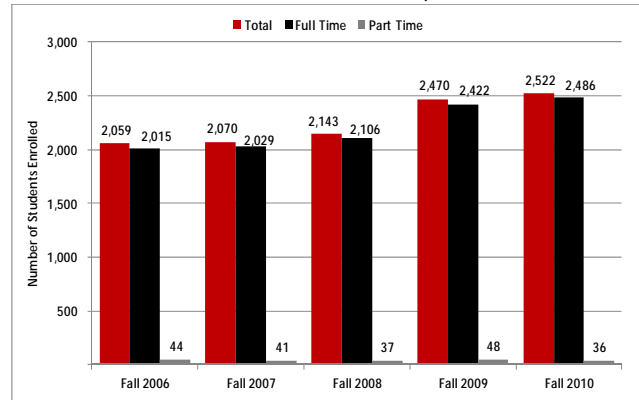

Fall 2010 Enrollment

Total Enrollment, Fall 2006 2010

Enrollment of First Time Freshmen, Fall 2006 2010

Total Enrollment by Gender and Ethnicity, Fall 2010

Ethnicity	Female	% of Female	Male	% of Male	Total	% of Total
White	4,600	57.7%	3,046	61.8%	7,646	59.3%
Black	2,591	32.5%	1,358	27.5%	3,949	30.6%
Hispanic	255	3.2%	172	3.5%	427	3.3%
Multiracial	201	2.5%	116	2.4%	317	2.5%
Unknown	187	2.3%	123	2.5%	310	2.4%
Asian	90	1.1%	82	1.7%	172	1.3%
American Indian/ Alaskan Native	23	0.3%	22	0.4%	45	0.3%
Hawaiian/Pacific Islander	20	0.3%	12	0.2%	32	0.2%
Total	7,967	100.0%	4,931	100.0%	12,898	100.0%